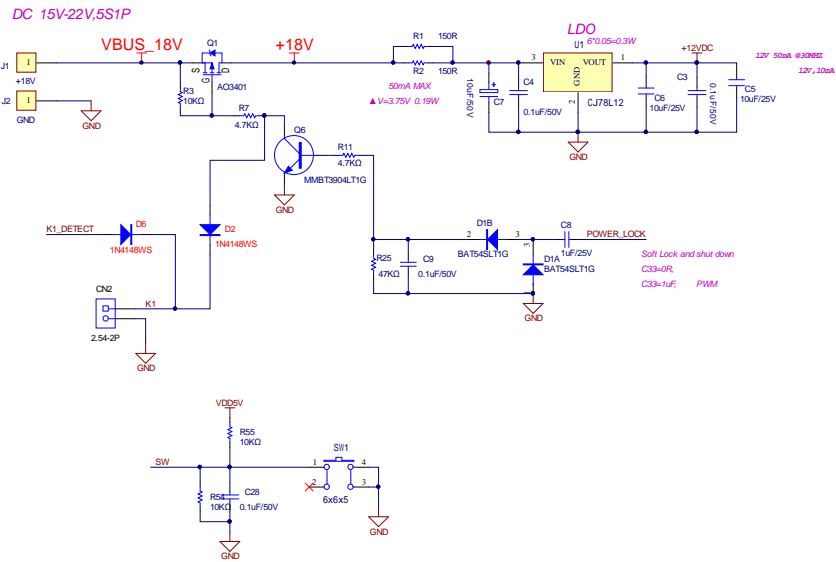

Power

3 HALF-BRIDGES

DSP

LED X6