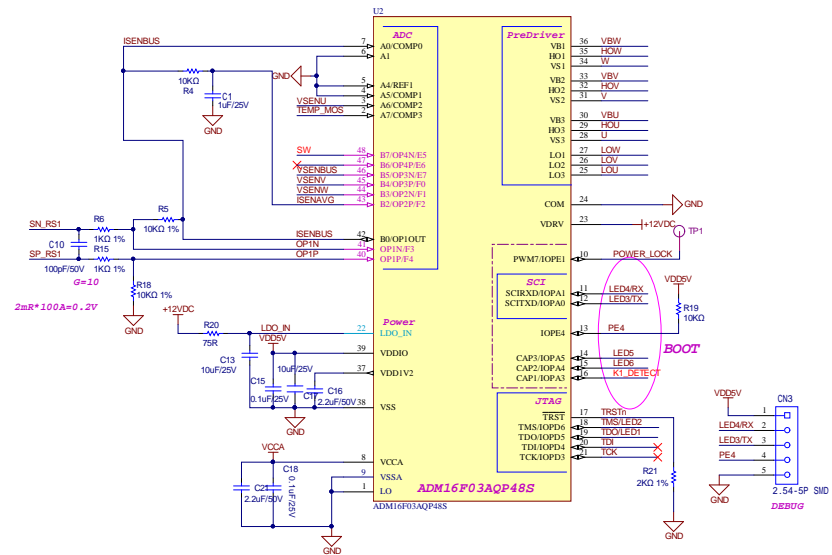

Power

3 HALF-BRIDGES

DSP

LED X6