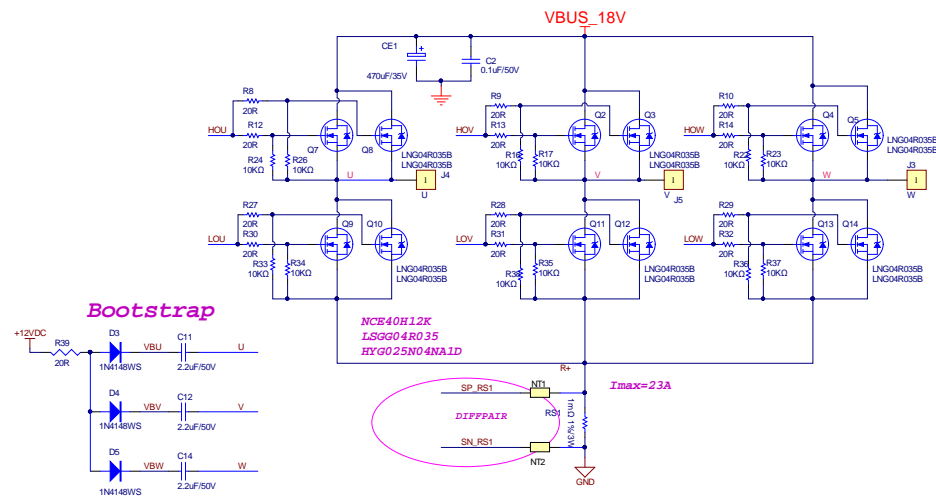

Power

3 HALF-BRIDGES

DSP

LED X6